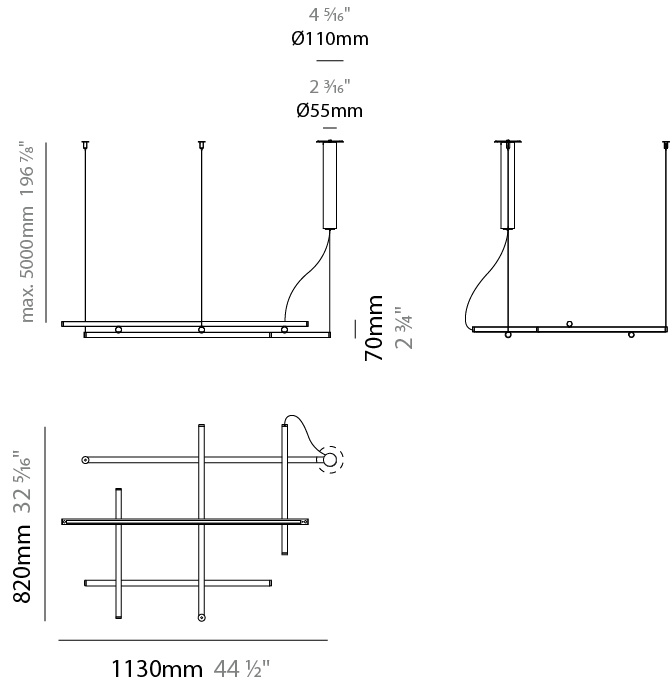

1. To build a product code in our configurator select the specify button on the base model # product page
2. To build a manual product code on this datasheet choose from the options listed below in blue font and add the suffix to the base model #

GENERAL

Series: HiloW
Brand: Panzeri
Division: Design
Mounting Type: Suspension
Mounting Location: Ceiling
Subcategory: Pendant

PHYSICAL

Shape: Abstract
Length (mm): 1130
Length (in): 44 ½"
Width (mm): 820
Width (in): 32 5/16"
Height (mm): 70
Height (in): 2 ¾"
Max. Overall Height (mm): 5070
Max. Overall Height (in): 199 5/8"
Light Distribution: Direct / Indirect
Weight (kg): 2.80
Diffuser: Polycarbonate - Opal
Fixture Finish: WHI / MBK / BRZ / MBR / TIM
Fixture Material: Metal

Cable Details: Reversible suspension kit with grip locks and 5000mm (196.9") long steel cables; 5000mm / 196 7/8" transparent PVC power cable.

ELECTRICAL

Lamp Type: LED
Input Wattage (W): 72.74
Total Output Wattage (W): 60.75
Dimming: Non-Dimmable / 0-10V Dimming
Driver Included: Yes
Driver Location: Integrated
Driver Type: Constant Voltage - Universal
Driver Class: Class 2
Input Voltage (V): 120 - 277
Output Voltage (V): 24
Upon Request: Remote: Phase dimming 120Vac

LED

Color Temperature (°K): 2700
Max. Delivered Lumen (lm): 5045
Nominal Lumen (lm): 9072
CRI: >90 CRI
Lamp Life (hrs): 60000

OPTICAL

RATINGS AND CERTIFICATIONS

Certified By: Certified for North American Standards
IP rating: IP20