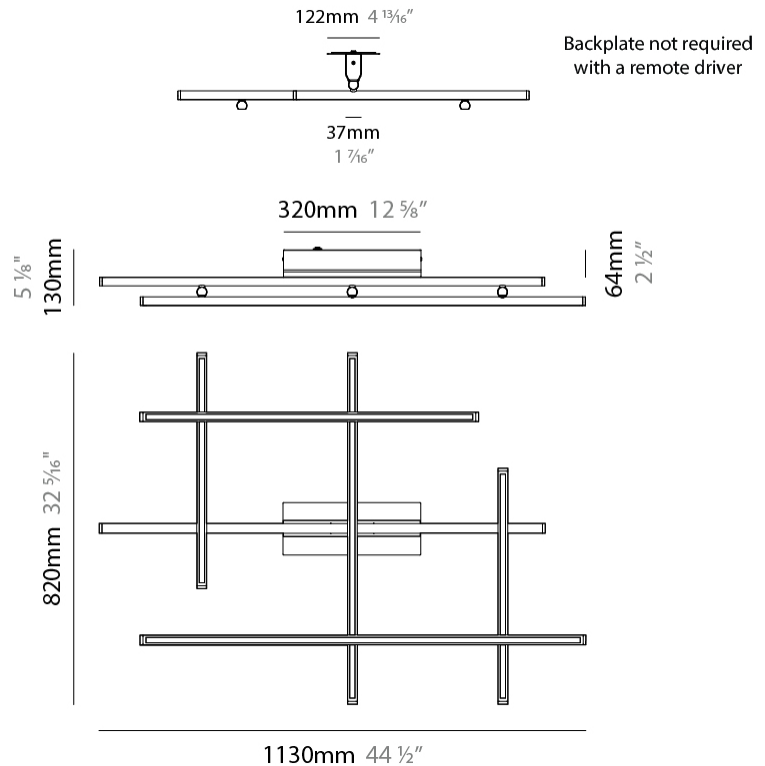

HILOW SURFACE

D82353-

base number   Finish
Options

1. To build a product code in our configurator select the specify button on the base model # product page
2. To build a manual product code on this datasheet choose from the options listed below in blue font and add the suffix to the base model #

GENERAL

Series: Hilow
Brand: Panzeri
Division: Design
Mounting Type: Surface
Mounting Location: Ceiling
Subcategory: Pendant

PHYSICAL

Shape: Abstract
Length (mm): 1130
Length (in): 44 ½
Width (mm): 820
Width (in): 32 ⅝
Height (mm): 130
Height (in): 5 ⅙
Light Distribution: Direct / Indirect
Weight (kg): 2.97
Weight (lbs): 6.55
Diffuser: Polycarbonate - Opal
[Fixture Finish: WHI / MBK / BRZ / MBR / TIM](#)
Fixture Material: Metal

ELECTRICAL

Lamp Type: LED
Input Wattage (W): 72.74
Total Output Wattage (W): 60.75
Dimming: Non-Dimmable / 0-10V Dimming
Driver Included: Yes
Driver Location: Integrated
Driver Type: Constant Voltage - Universal
Driver Class: Class 2
Input Voltage (V): 120 - 277
Output Voltage (V): 24
Upon Request: Remote: Phase dimming 120Vac

LED

Color Temperature (°K): 2700
Max. Delivered Lumen (lm): 5045
Nominal Lumen (lm): 9072
CRI: >90 CRI
Lamp Life (hrs): 60000

OPTICAL

RATINGS AND CERTIFICATIONS

Certified By: Certified for North American Standards
IP rating: IP20

PROJECT	_____
TYPE	_____
SPECIFIER	_____
QUANTITY	_____
DATE	_____