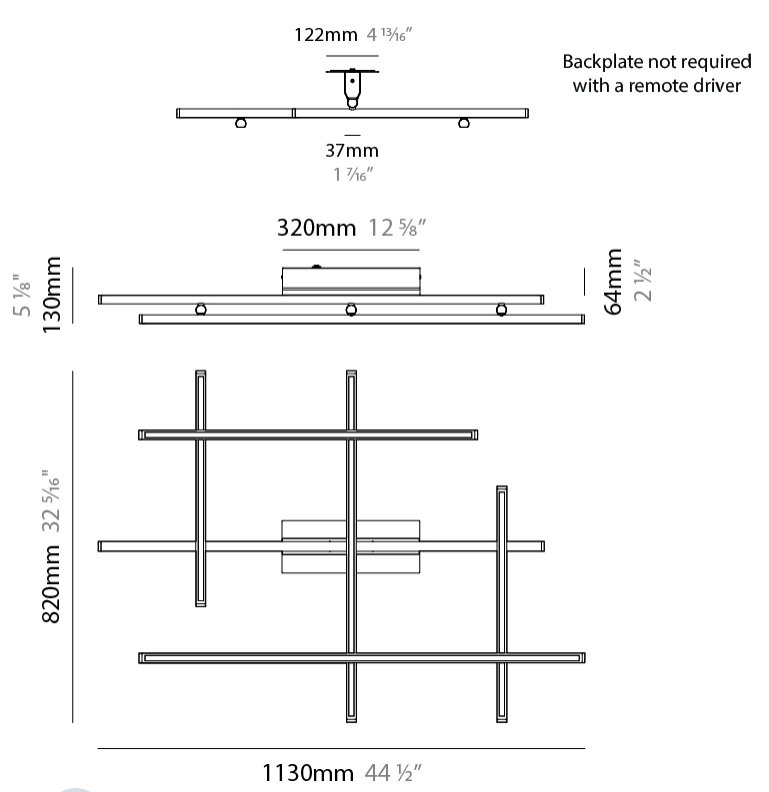

HILOW SURFACE

D82354-

base number   Finish
Options

PROJECT	_____
TYPE	_____
SPECIFIER	_____
QUANTITY	_____
DATE	_____

1. To build a product code in our configurator select the specify button on the base model # product page
2. To build a manual product code on this datasheet choose from the options listed below in blue font and add the suffix to the base model #

GENERAL

Series: Hilow
Brand: Panzeri
Division: Design
Mounting Type: Surface
Mounting Location: Ceiling
Subcategory: Up/Down Light

PHYSICAL

Shape: Abstract
Length (mm): 1130
Length (in): 44 1/2
Width (mm): 820
Width (in): 32 5/16
Height (mm): 130
Height (in): 5 1/8
Light Distribution: Direct / Indirect
Weight (kg): 2.97
Weight (lbs): 6.55
Diffuser: Polycarbonate - Black Screen
Fixture Finish: WHI / MBK / BRZ / MBR / TIM
Fixture Material: Metal

ELECTRICAL

Lamp Type: LED
Input Wattage (W): 72.74
Total Output Wattage (W): 60.75
Dimming: Non-Dimmable / 0-10V Dimming
Driver Included: Yes
Driver Location: Integrated
Driver Type: Constant Voltage - Universal
Driver Class: Class 2
Input Voltage (V): 120 - 277
Output Voltage (V): 24
Upon Request: Remote: Phase dimming 120Vac

LED

Color Temperature (°K): 2700
Max. Delivered Lumen (lm): 2118
Nominal Lumen (lm): 9072
CRI: >90 CRI
Lamp Life (hrs): 60000

OPTICAL

RATINGS AND CERTIFICATIONS

Certified By: Certified for North American Standards
IP rating: IP20