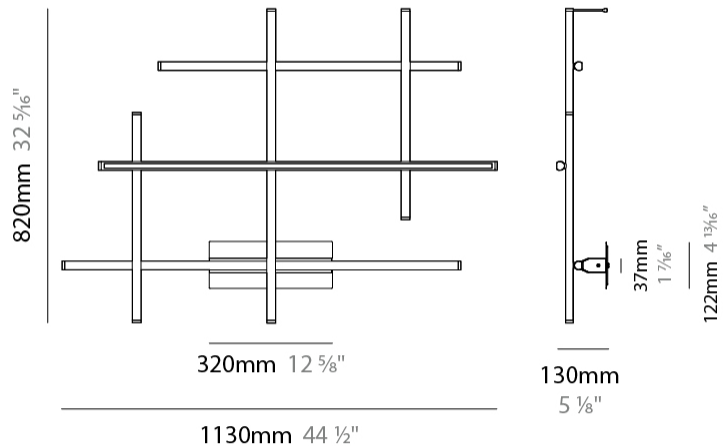

Backplate not required with a remote driver