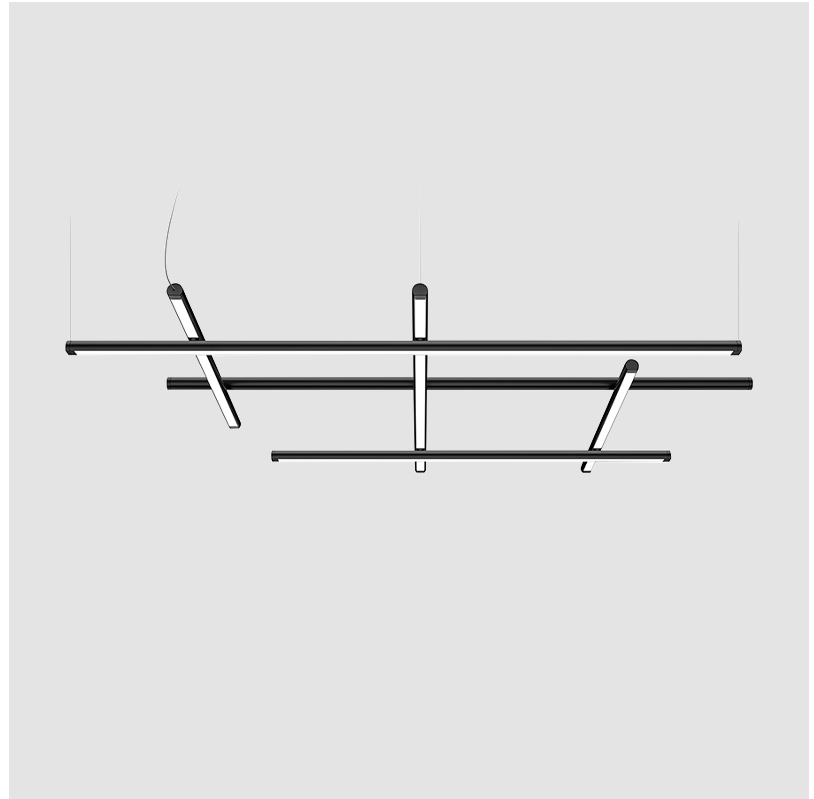

1. To build a product code in our configurator select the specify button on the base model # product page
2. To build a manual product code on this datasheet choose from the options listed below in blue font and add the suffix to the base model #

GENERAL

Series: HiloW
Brand: Panzeri
Division: Design
Mounting Type: Suspension
Mounting Location: Ceiling
Subcategory: Pendant

PHYSICAL

Shape: Abstract
Length (mm): 1130
Length (in): 44 ½"
Width (mm): 820
Width (in): 32 5/16"
Height (mm): 70
Height (in): 2 ¾"
Max. Overall Height (mm): 5070
Max. Overall Height (in): 199 5/8"
Light Distribution: Direct / Indirect
Weight (kg): 2.80
Diffuser: Polycarbonate - Opal
Fixture Finish: WHI / MBK / BRZ / MBR / TIM
Fixture Material: Metal

Cable Details: Reversible suspension kit with grip locks and 5000mm (196.9") long steel cables; 5000mm / 196 7/8" transparent PVC power cable.

ELECTRICAL

Lamp Type: LED
Input Wattage (W): 72.74
Total Output Wattage (W): 60.75
Dimming: Non-Dimmable / 0-10V Dimming
Driver Included: Yes
Driver Location: Integrated
Driver Type: Constant Voltage - Universal
Driver Class: Class 2
Input Voltage (V): 120 - 277
Output Voltage (V): 24
Upon Request: Remote: Phase dimming 120Vac

LED

Color Temperature (°K): 2700
Max. Delivered Lumen (lm): 5045
Nominal Lumen (lm): 9072
CRI: >90 CRI
Lamp Life (hrs): 60000

OPTICAL

RATINGS AND CERTIFICATIONS

Certified By: Certified for North American Standards
IP rating: IP20